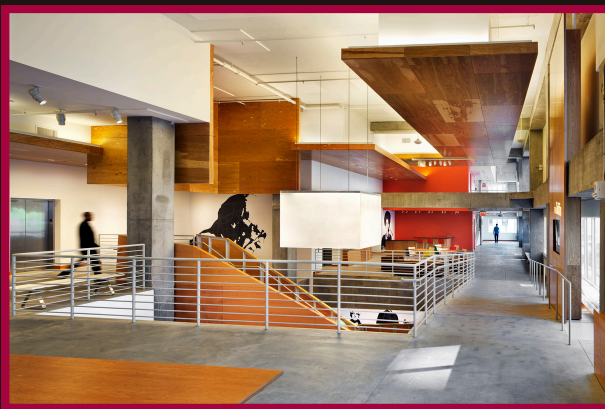

ABOUT THE CENTER

Designed by Frank Gehry, The Pershing Square Signature Center is one of New York's most exciting additions to the cultural landscape. The Center is comprised of three unique theater spaces, two studios, a dynamic lobby with a café and bar, bookstore, and an expansive complement of back and front-of-house services that span 75,000 contiguous square feet.

The Pershing Square Signature Center is conveniently located a few blocks from Times Square, numerous subway and bus lines, and the Port Authority Bus Terminal.

"New York's Best New Architecture, 2012."

This is truly [Frank Gehry's] greatest work in the city, one not only to be looked at but enjoyed by all New Yorkers."

-NY Observer

For more information about the Center or to inquire about rental availability, visit signaturetheatre.org/rent-our-space

SIGNATURE THEATRE

The Pershing Square Signature Center
480 West 42nd Street
Jim Houghton Way
New York, NY 10036

SignatureTheatre FIND YOUR SPACE

at The Pershing Square
Signature Center