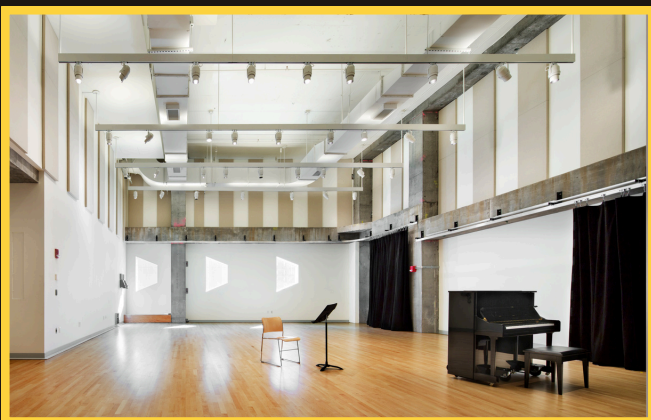

STUDIO ✓ RENTALS

Two studios are available for rehearsals, staged readings, and special events. Studio hours are typically 9am-10pm daily excluding holidays, and rent on a weekly basis.

Lockouts available.

Studio Amentities

MARLEY FLOORING • SPRUNG DANCE FLOOR • MIRRORS • TABLES, CHAIRS, AND MUSIC STANDS • SOUND SYSTEM AVAILABLE • PIANO • WINDOWS • AIR CONDITIONING • WIRELESS INTERNET • ADJACENT RESTROOMS • CAFÉ AND CATERING SERVICE AVAILABLE ONSITE

Rehearsal Studio

DIMENSIONS 48' W x 34' D x 23' H

The Ford Foundation Studio Theatre

DIMENSIONS 48' W x 30' D x 18' H

Can be used for rehearsals or as a 90-seat performance space. The Ford is equipped with double height ceilings and a full lighting grid, along with seating risers that can be delivered and installed.

PLAYING SPACE DIMENSIONS 26' 6" W x 18' D